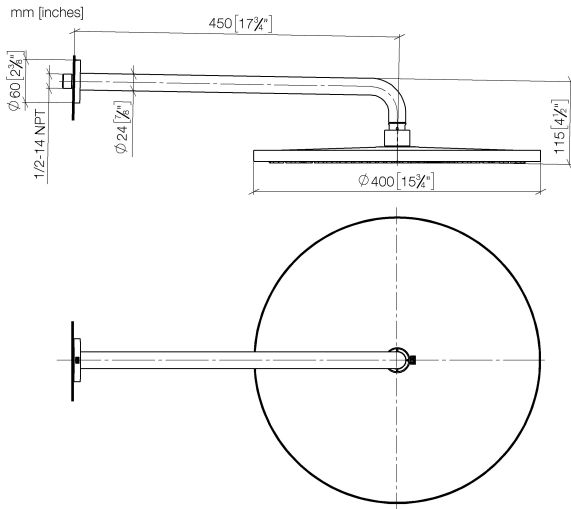

Rain shower with wall fixing 400 mm - Chrome

TARA

28 659 970

- 450mm projection
- rain shower Ø 400 mm
- PURE RAIN, max. flow rate 20 l/min (at 3 bar)
- Function from: 12 l/min
- rosette Ø 60 mm
- 1/2" connection
- with anti-scale system
- WRAS 1707033

Product change as of 1st April 2024: max. flow 20l/min

Fits: TARA, LISSÉ, VAIA, META

	Chrome	28 659 970-00
	Brushed Platinum	28 659 970-06
	Platinum	28 659 970-08
	Dark Chrome	28 659 970-19
	Light Gold	28 659 970-26
	Brushed Light Gold	28 659 970-27
	Brushed Durabronze (23kt Gold)	28 659 970-28
	Matte Black	28 659 970-33
	Brushed Bronze	28 659 970-42
	Brushed Champagne (22kt Gold)	28 659 970-46
	Champagne (22kt Gold)	28 659 970-47
	Brushed Chrome	28 659 970-93
	Brushed Dark Platinum	28 659 970-99

Recommended miscellaneous

- Concealed wall elbow -** 35 085 970 90
- max. recess depth 163 mm
 - min. recess depth 90 mm

28 659 970

Flow rate chart

Certificates

LGA_29237.

LGA_29238.

WRAS_2212012.

DVGW_DW-6517DN0118.

28 659 970

Spare parts list

No.	Item Number	Name	Quantity used	Delivery time
1	04 30 31 032 00 90	fixing set	1	2
2	09 17 20 120 90	holder	1	2
3	09 14 10 150 90	seal	2	2
4	09 27 97 015-00	rosette	1	10
5	90 11 03 070 00-00	pipe	1	10
6	09 23 01 075 90	insert	1	2
7	04 12 05 090 00-00	shower	1	10
8	90 30 09 069 00 90	key	1	2