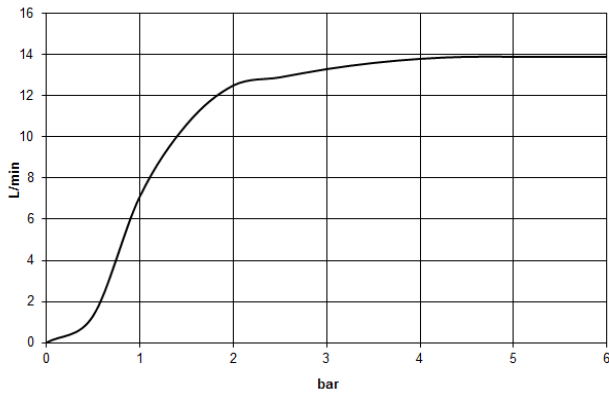

Rain shower with wall fixing 400 mm - Chrome

TARA

28 659 970

- 450mm projection
- rain shower Ø 400 mm
- PURE RAIN, max. flow rate 20 l/min (at 3 bar)
- Function from: 12 l/min
- rosette Ø 60 mm
- 1/2" connection
- with anti-scale system
- WRAS 1707033

Recommended miscellaneous

- Concealed wall elbow -** 35 085 970 90
- max. recess depth 163 mm
 - min. recess depth 90 mm

28 659 970

Flow rate chart

Certificates

LGA_29237.

LGA_29238.

WRAS_2212012.