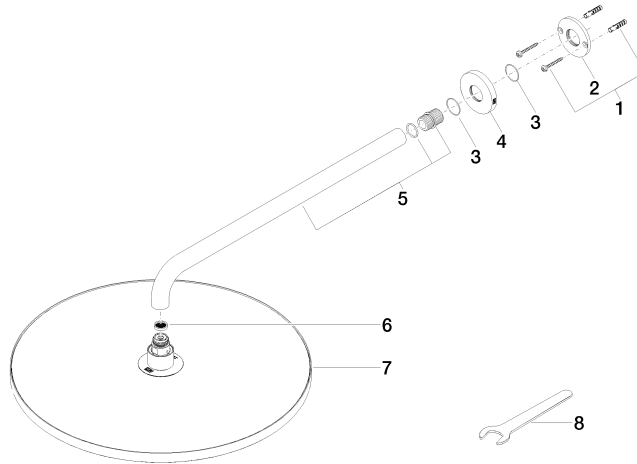

Rain shower with wall fixing 400 mm - Chrome

TARA

28 659 970

- 450mm projection
- rain shower Ø 400 mm
- PURE RAIN, max. flow rate 20 l/min (at 3 bar)
- Function from: 12 l/min
- rosette Ø 60 mm
- 1/2" connection
- with anti-scale system
- WRAS 1707033

Product change as of 1st April 2024: max. flow 20l/min

Fits: TARA, LISSÉ, VAIA, META

	Chrome	28 659 970-00
	Brushed Platinum	28 659 970-06
	Platinum	28 659 970-08
	Dark Chrome	28 659 970-19
	Light Gold	28 659 970-26
	Brushed Light Gold	28 659 970-27
	Brushed Durabronze (23kt Gold)	28 659 970-28
	Matte Black	28 659 970-33
	Brushed Bronze	28 659 970-42
	Brushed Champagne (22kt Gold)	28 659 970-46
	Champagne (22kt Gold)	28 659 970-47
	Brushed Chrome	28 659 970-93
	Brushed Dark Platinum	28 659 970-99

Recommended miscellaneous

- Concealed wall elbow -** 35 085 970 90
- max. recess depth 163 mm
 - min. recess depth 90 mm

28 659 970

Flow rate chart

Certificates

LGA_29237.

LGA_29238.

WRAS_2212012.

DVGW_DW-6517DN0118.

28 659 970

Spare parts list

No.	Item Number	Name	Quantity used	Delivery time
1	04 30 31 032 00 90	fixing set	1	2
2	09 17 20 120 90	holder	1	2
3	09 14 10 150 90	seal	2	2
4	09 27 97 015-00	rosette	1	10
5	90 11 03 070 00-00	pipe	1	10
6	09 23 01 075 90	insert	1	2
7	04 12 05 090 00-00	shower	1	10
8	90 30 09 069 00 90	key	1	2